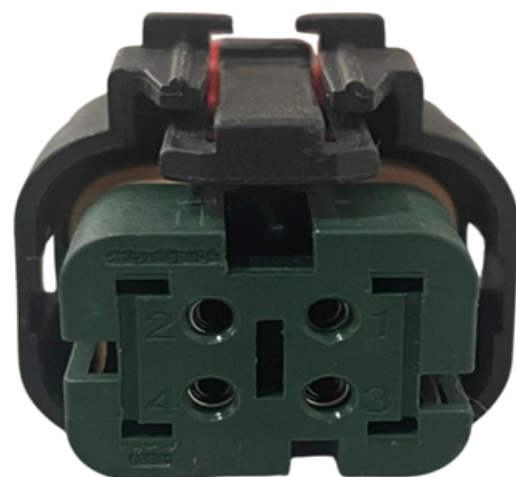

**ARNES 5T CONECTOR METRIPACK
280 5V C/S**

ARNES AMP TE 4V VERDE